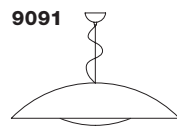

Minimalist, elegant and strict. Neutra is a circular, extra-large hanging lamp, composed of two shell-like elements which enclose the structure like a snap-together toy. The structure's unusual shape diffuses the light uniformly over the entire surface, while a simple regulation system makes it easy to adjust. The ideal lamp for contract use or for very large rooms.

9090 / 9091

Mat	outside	interior
03/white-white	<input type="checkbox"/>	<input type="checkbox"/>
09/black-white	<input checked="" type="checkbox"/>	<input type="checkbox"/>

insulation class	directly fitted	degree of protection	tension volt	attachment max power	weight kg.
		IP 20	220-240	FC5 40W+22W	12,000
			circline T5		
			warm light		
			cold light		
		IP 20	120	FC5 40W+22W	12,000
			circline T5		
			warm light		
			cold light		
		diameter Ø	diffusor height	cable min= max	
		90	22	40÷230	