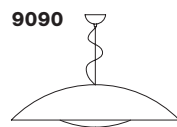

Minimalist, elegant and strict. Neutra is a circular, extra-large hanging lamp, composed of two shell-like elements which enclose the structure like a snap-together toy. The structure's unusual shape diffuses the light uniformly over the entire surface, while a simple regulation system makes it easy to adjust. The ideal lamp for contract use or for very large rooms.

9090 / 9091

Mat	outside	interior
03/white-white	<input type="checkbox"/>	<input type="checkbox"/>
09/black-white	<input checked="" type="checkbox"/>	<input type="checkbox"/>

insulation class	directly fitted	degree of protection	tension volt	attachment max power	weight kg.
		IP 20	220-240	FC5 40W+22W	12,000
			circline T5		
			warm light		
			cold light		
		IP 20	120	FC5 40W+22W	12,000
			circline T5		
			warm light		
			cold light		
		diameter Ø	diffusor height	cable min= max	
		90	22	40÷230	